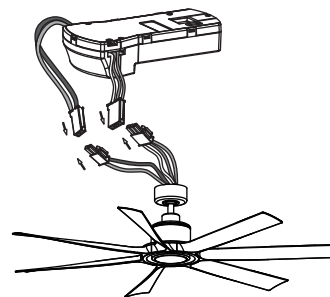

FPD6860** 60" Ceiling Fan

featuring KwikWire easy connection

INSTALLATION REQUIREMENTS:

Fan must be attached to a securely anchored electrical junction box capable of withstanding a load of at least 35 lbs.

ELECTRICAL REQUIREMENTS:

Requires a grounded electrical supply line of 120 volts AC, 60 Hz, 15 amp circuit.

MOTOR SPECS:

DC135M sensorless DC motor is designed for optimal performance with this fan.

BLADE SET:

A set of seven 26" composite blades is included.

CONTROL OPTIONS:

A WiFi receiver and TR305 hand-held remote control are included. Push button remote control with 16 fan speeds, fresh air, reverse, ON/OFF dimmer light levels, CCT Select (correlated color temperature selection), fan/light timer, home away, safe exit and off button. Visit the Apple APP Store or Google Play Store to download the free fanSync WiFi APP and create your Fanimation fanSync account. Optional TW306 wall control is available — sold separately. Instructions are provided with each control.

LIGHTING OPTIONS:

One 24-watt CCT LED (Warm/Natural/Cool) included.

DOWNROD OPTIONS:

Fan comes with a 1" dia. x 4.5" long downrod (DR1-45). Optional downrods are available in 12", 18", 24", 36", 48", 60" and 72" lengths. A downrod coupler is available for installations requiring a downrod longer than 72". Fan can be mounted on a sloped ceiling up to 27°. Most sloped ceiling installations require a standard 18" downrod or longer downrod. Optional sloped ceiling ball kits (SCB1-52) are available for slope angles greater than 27° and up to 42°. Optional close-to-ceiling kit is available as well — sold separately. Call technical support for more information.