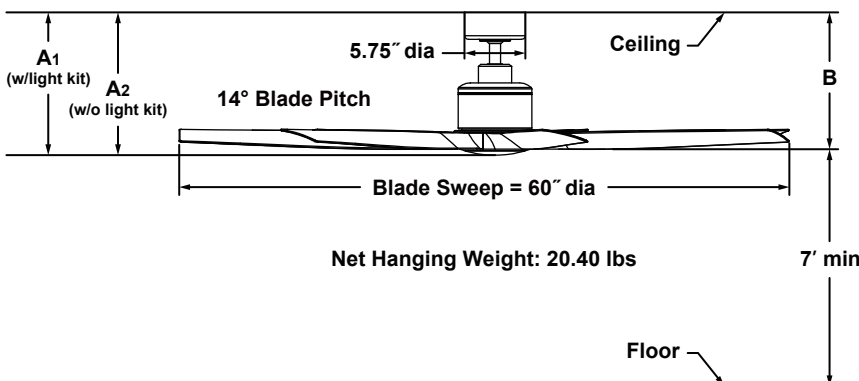

FPD6860** 60" Ceiling Fan

featuring KwikWire easy connection

INSTALLATION REQUIREMENTS:

Fan must be attached to a securely anchored electrical junction box capable of withstanding a load of at least 35 lbs.

LIGHTING OPTIONS:

One 24-watt CCT LED (Warm/Natural/Cool) included.

DOWNROD OPTIONS:

Fan comes with a 1" dia. x 4.5" long downrod (DR1-45). Optional downrods are available in 12", 18", 24", 36", 48", 60" and 72" lengths. A downrod coupler is available for installations requiring a downrod longer than 72". Fan can be mounted on a sloped ceiling up to 27°. Most sloped ceiling installations require a standard 18" downrod or longer downrod. Optional sloped ceiling ball kits (SCB1-52) are available for slope angles greater than 27° and up to 42°. Optional close-to-ceiling kit is available as well — sold separately. Call technical support for more information.